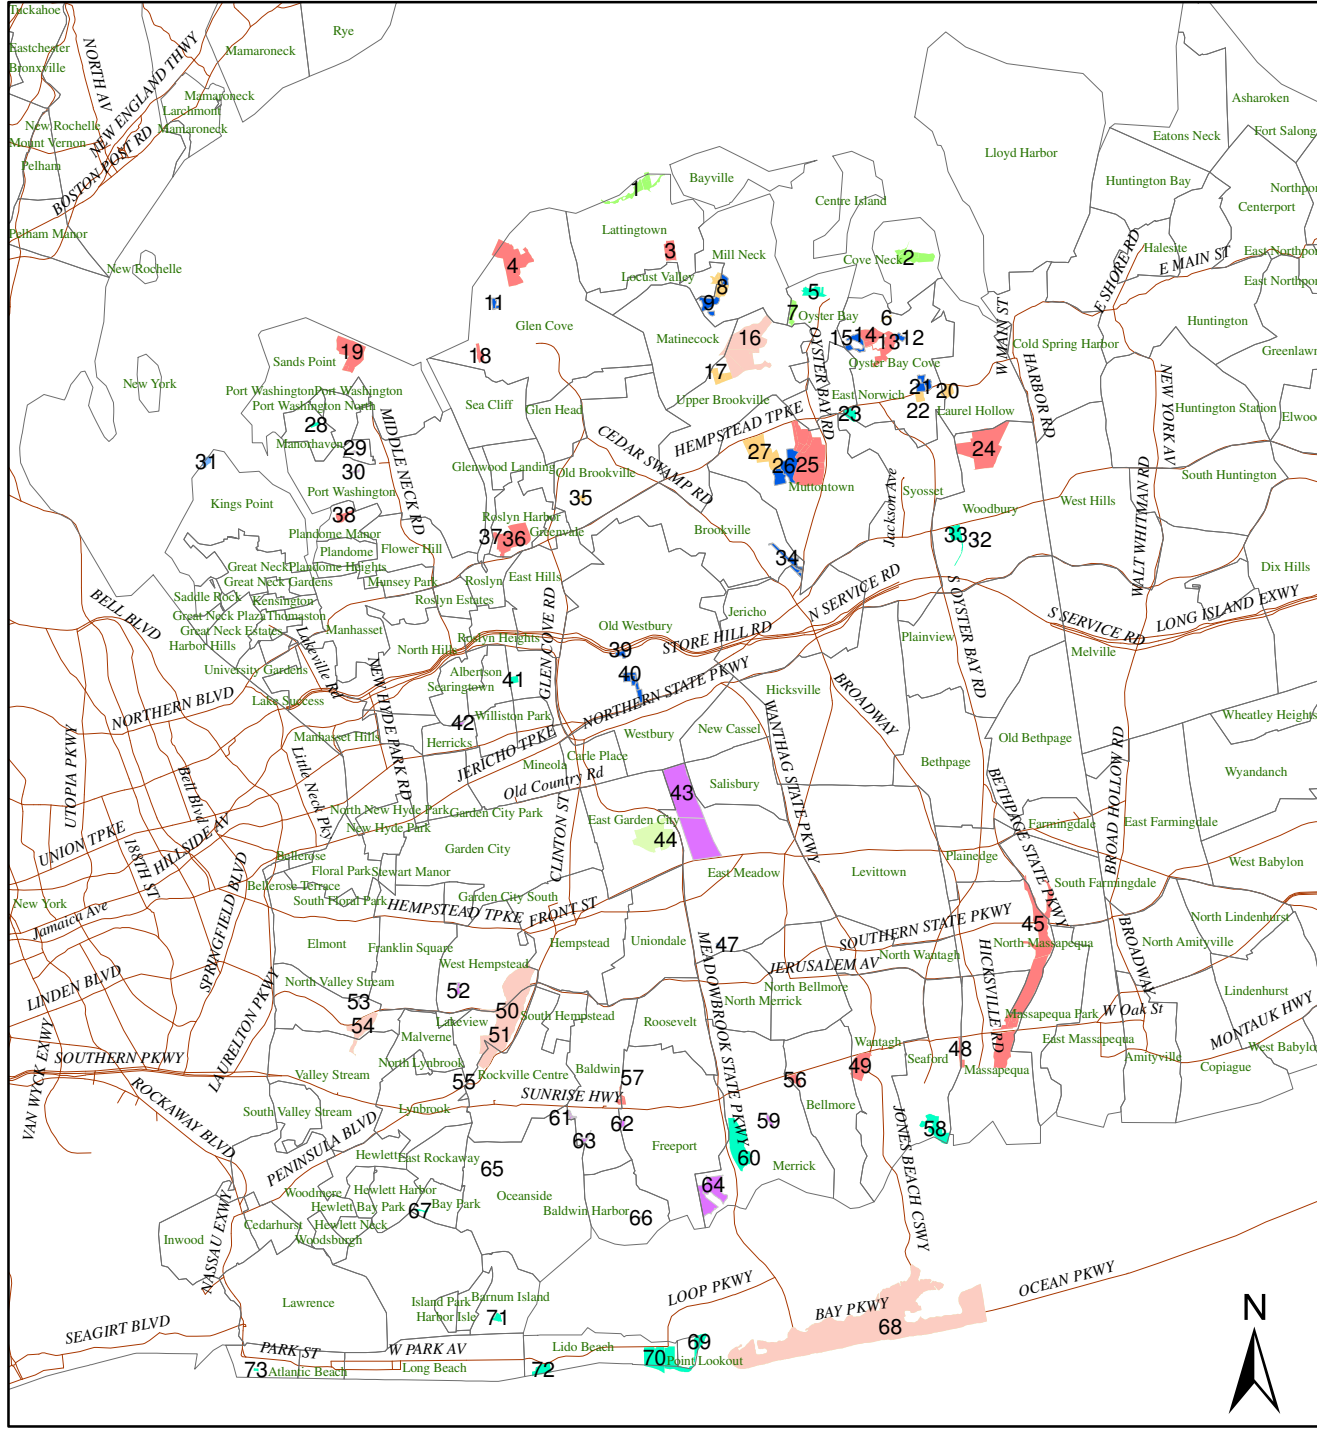

# PUBLIC OPEN SPACES OF NASSAU COUNTY

- 1 Oyster Bay National Wildlife Refuge
- 2 Sagamore Hill
- 3 Bailey Arboretum
- 4 Welwyn Preserve
- 5 Theodore Roosevelt  
Memorial Park & Beach
- 6 Theodore Roosevelt  
Audubon Sanctuary
- 7 Oyster Bay Mill Pond
- 8 Shu Swamp
- 9 Humes Estate at Shu Swamp
- 10 Smithers Estate
- 11 Red Spring Woods
- 12 Held Property at Tiffany  
Creek Preserve
- 13, 14 Tiffany Creek Preserve
- 15 Northwood Estate at  
Tiffany Creek Preserve
- 16 Planting Fields Arboretum  
State Historic Park
- 17 Hope S. Iselin Preserve
- 18 Garvies Point Museum & Preserve
- 19 Sands Point Preserve
- 20 Fox Hollow Preserve
- 21 Redcote Preserve
- 22 Cornelia Hepburn Cushman Preserve
- 23 Farm at Oyster Bay/Littauer
- 24 Stillwell Woods Preserve
- 25 Muttontown Preserve
- 26 Hall/Wood Wentworth Estate  
at Muttontown Preserve
- 27 Hoffman Center
- 28 Manorhaven Beach
- 29 Baxter's Pond/Barbara Johnson  
Park and Preserve
- 30 Stannards Brook Park
- 31 Kings Point Park
- 32 Meyers Farm
- 33 Syosset-Woodbury Community Park
- 34 Old Mill Horse Farm
- 35 Louis C. Clark Sanctuary
- 36 William Cullen Bryant Preserve
- 37 Cedarmere